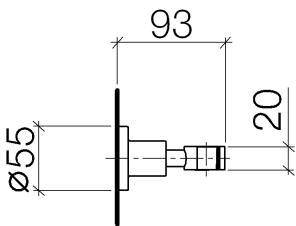

Bathtub - Series-various  
Wall bracket - polished chrome  
Article number: 28 050 892-00

- Flange diameter 2-1/8"

polished chrome

Discontinued items available to order until 31.12.9999

## Dimensional drawing

All dimensions in mm / inch = mm x 0,0394

Bathtub - Series-various

Wall bracket - polished chrome

Article number: 28 050 892-00

Bathtub - Series–various  
Wall bracket - polished chrome  
Article number: 28 050 892-00

Spare parts list

Number	Item Number	Designation	Number of units
1	05 17 20 739 00 90	fixing set	1
2	09 23 10 026 90	nut	1
3	09 30 11 046 90	disc	1
4	08 18 50 586 90	screw	1
5	08 17 89 505-00	holder	1
6	04 31 11 113 00 90	pin	1
7	08 17 20 624-00	holder	1
8	09 18 40 035 90	sleeve	1
9	09 17 20 014-00	holder	1