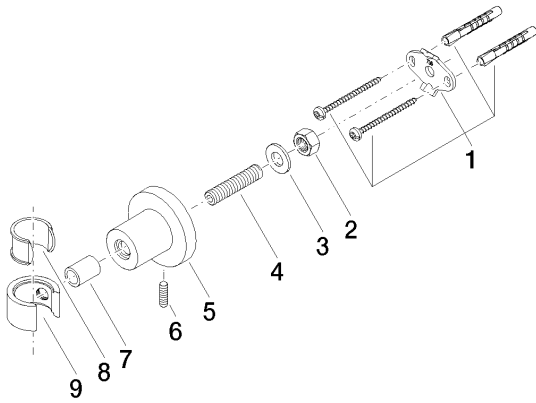

Bathtub - Series-various  
Wall bracket - polished chrome  
Article number: 28 050 892-00

- Flange diameter 2-1/8"

polished chrome

Discontinued items available to order until 31.12.9999

## Dimensional drawing

All dimensions in mm / inch = mm x 0,0394

Bathtub - Series-various

Wall bracket - polished chrome

Article number: 28 050 892-00

Bathtub - Series–various  
Wall bracket - polished chrome  
Article number: 28 050 892-00

More custom finish options are available via special production (xTra Service). Please see our finish matrix for availability and pricing or contact a Dornbracht representative.

Bathtub - Series-**various**  
 Wall bracket - polished chrome  
 Article number: 28 050 892-00

Spare parts list

Number	Item Number	Designation	Number of units
1	05 17 20 739 00 90	fixing set	1
2	09 23 10 026 90	nut	1
3	09 30 11 046 90	disc	1
4	08 18 50 586 90	screw	1
5	08 17 89 505-00	holder	1
6	04 31 11 113 00 90	pin	1
7	08 17 20 624-00	holder	1
8	09 18 40 035 90	sleeve	1
9	09 17 20 014-00	holder	1